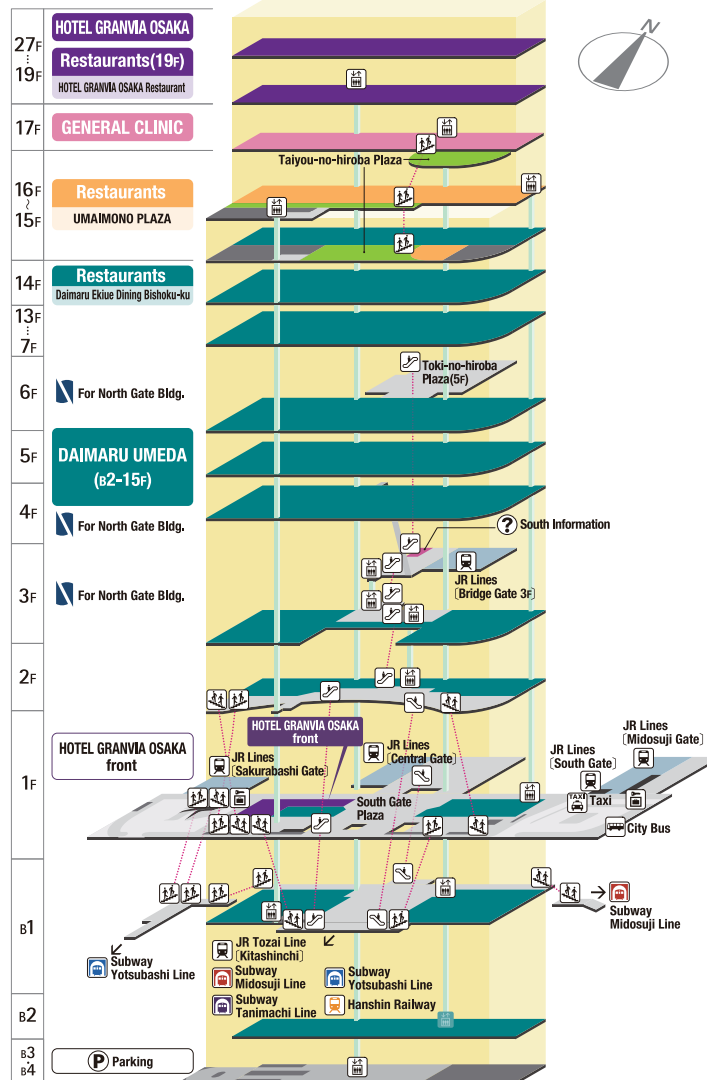

## SOUTH GATE BUILDING Floor Guide

### SOUTH GATE BUILDING

※Floor 27 is now undergoing renovation.

- |                           |           |              |
|---------------------------|-----------|--------------|
| Information               | Lavatory  | Coin Lockers |
| JR Lines, Private Railway | Subway    | Bus          |
| Elevator                  | Escalator | Stairs       |
| Taxi                      | Parking   | Smoking Area |

※The Executive Floor of the HOTEL GRANVIA OSAKA is planned to open on the 27F in spring 2012.