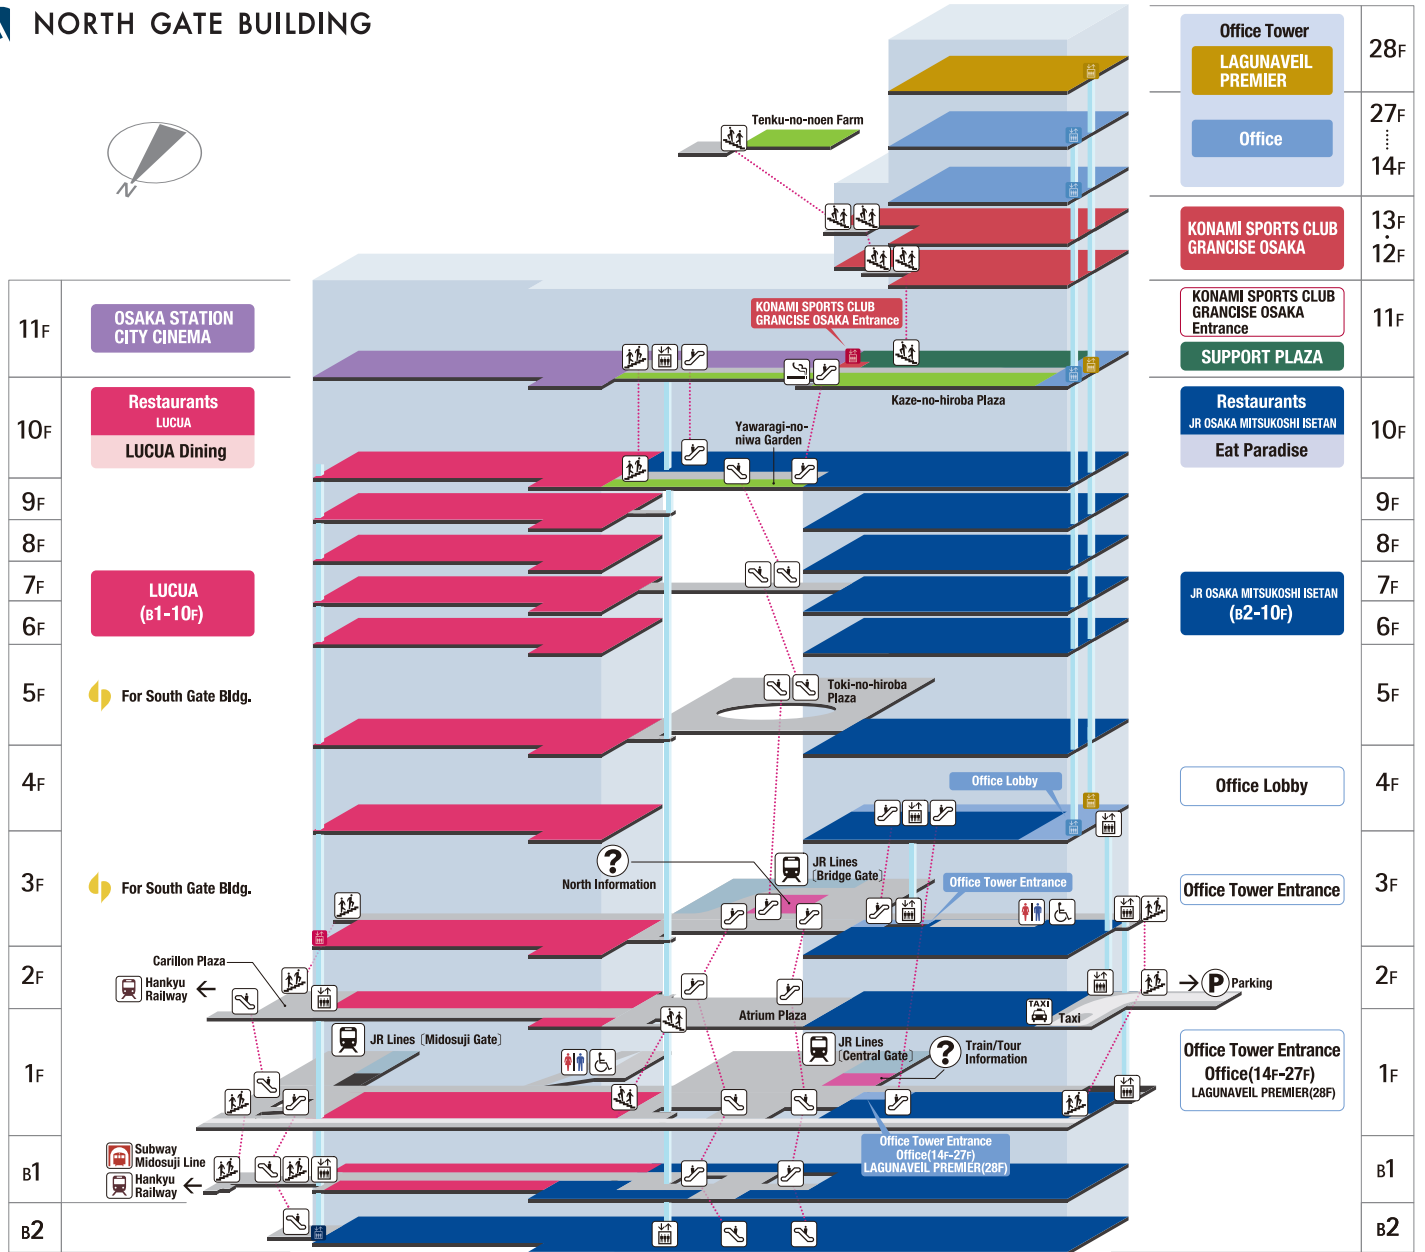

# NORTH GATE BUILDING Floor Guide

## NORTH GATE BUILDING

- Information
- Lavatory
- Coin Lockers
- Elevator
- Escalator
- Stairs
- JR Lines, Private Railway
- Subway
- Bus
- Taxi
- Parking
- Smoking Area